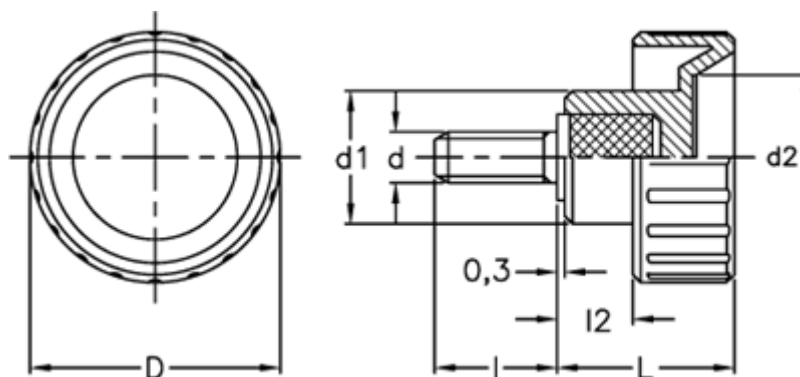

Data Sheet

Article number: 2302006371

Description: E+G Fluted grip knob
BT.16 p-M5x10

Measures

d	= 16
d1	= 11
d2	= 9
d 6g	= M5
l	= 10
L	= 13.0
l2	= 5.0